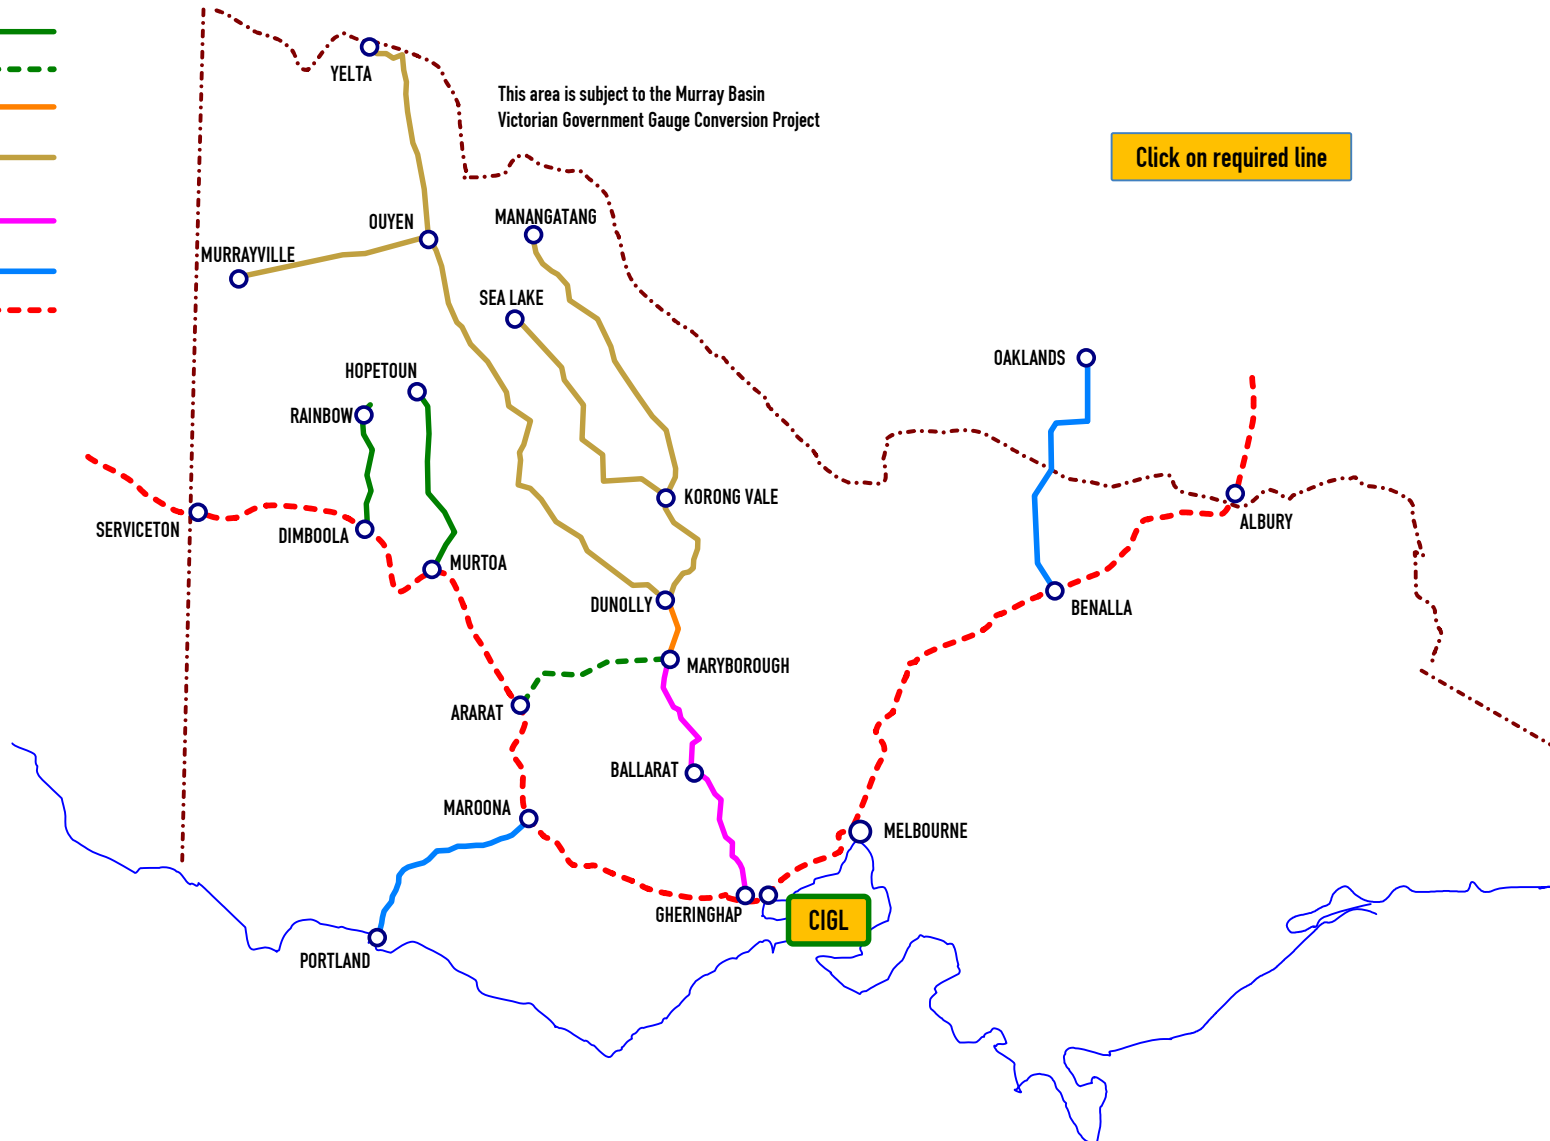

Victorian s.g. CRN RAIL NETWORK

- VLine (sg) CRN 
- VLine (sg) CRN o.o.s 
- VLine (mg) CRN 
- VLine (bg) CRN 
- for conversion to sg 
- VLine (bg) CRN 
- for conversion to mg 
- ARTC Victorian CRN 
- ARTC DIN 

 Home

Click on required line