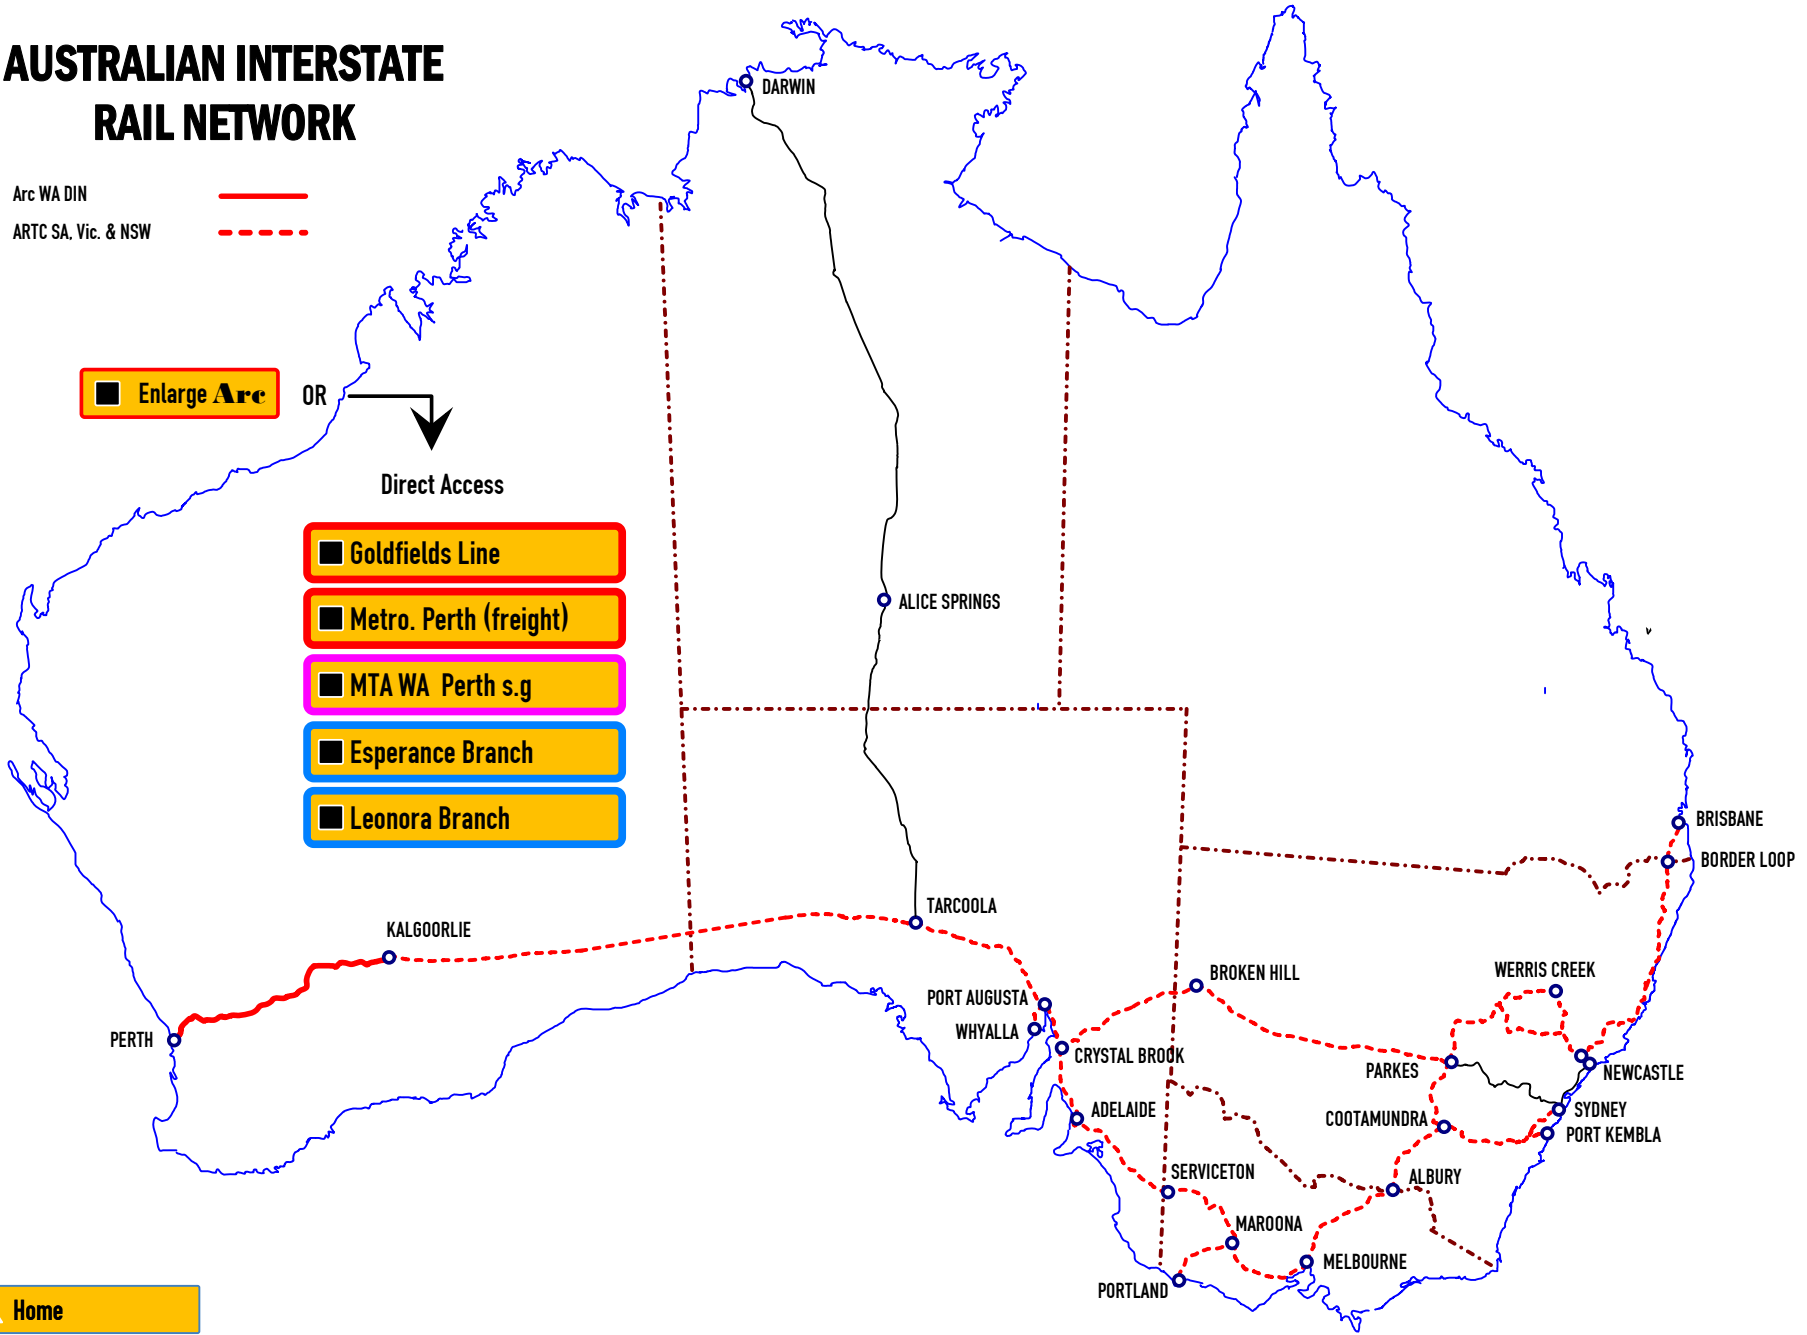

AUSTRALIAN INTERSTATE RAIL NETWORK

Arc WA DIN

ARTC SA, Vic. & NSW

Enlarge Arc

OR

Direct Access

- Goldfields Line
- Metro. Perth (freight)
- MTA WA Perth s.g
- Esperance Branch
- Leonora Branch

Home