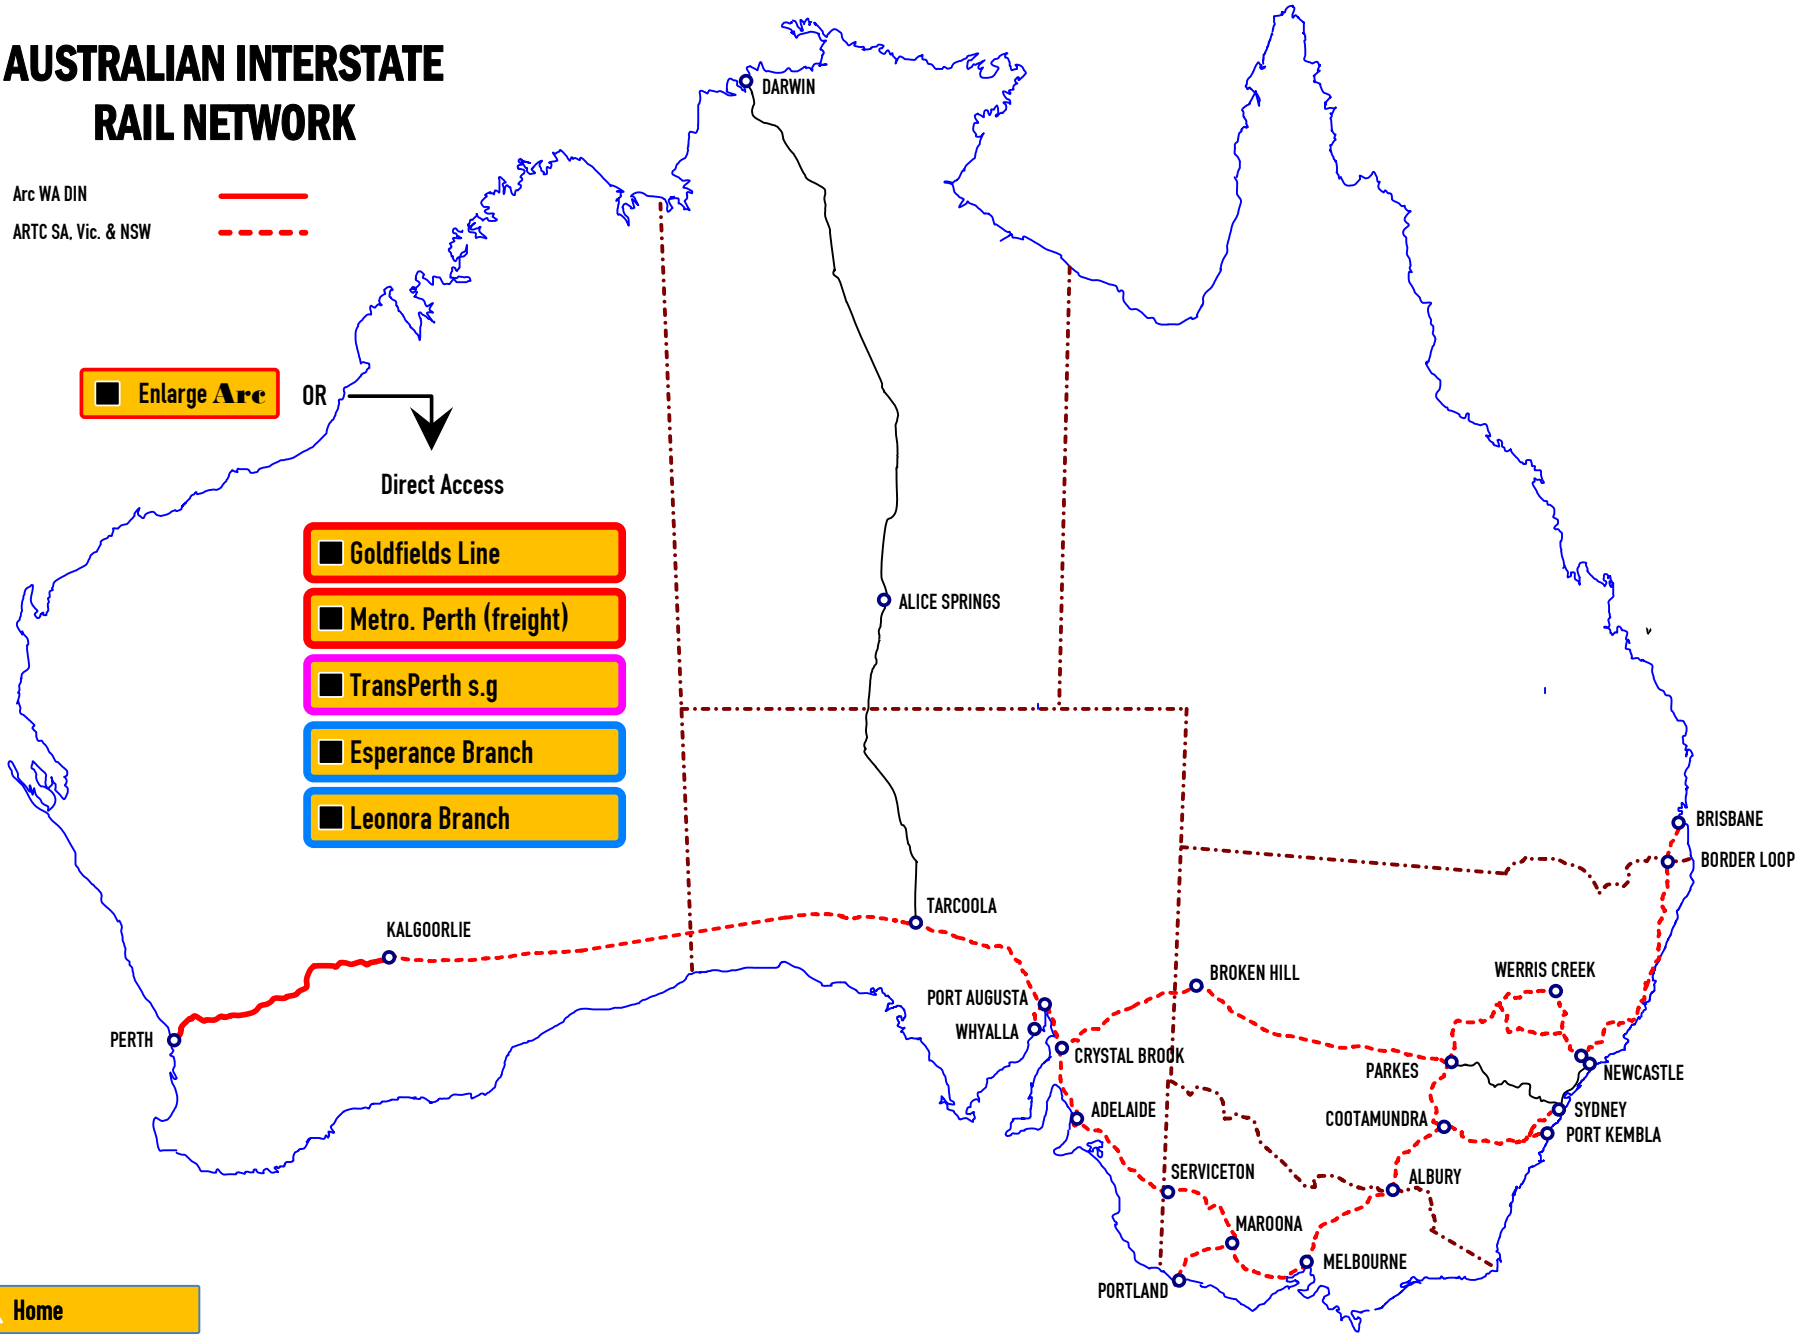

AUSTRALIAN INTERSTATE RAIL NETWORK

Arc WA DIN

ARTC SA, Vic. & NSW

Enlarge Arc

OR

Direct Access

- Goldfields Line
- Metro. Perth (freight)
- TransPerth s.g
- Esperance Branch
- Leonora Branch

Home