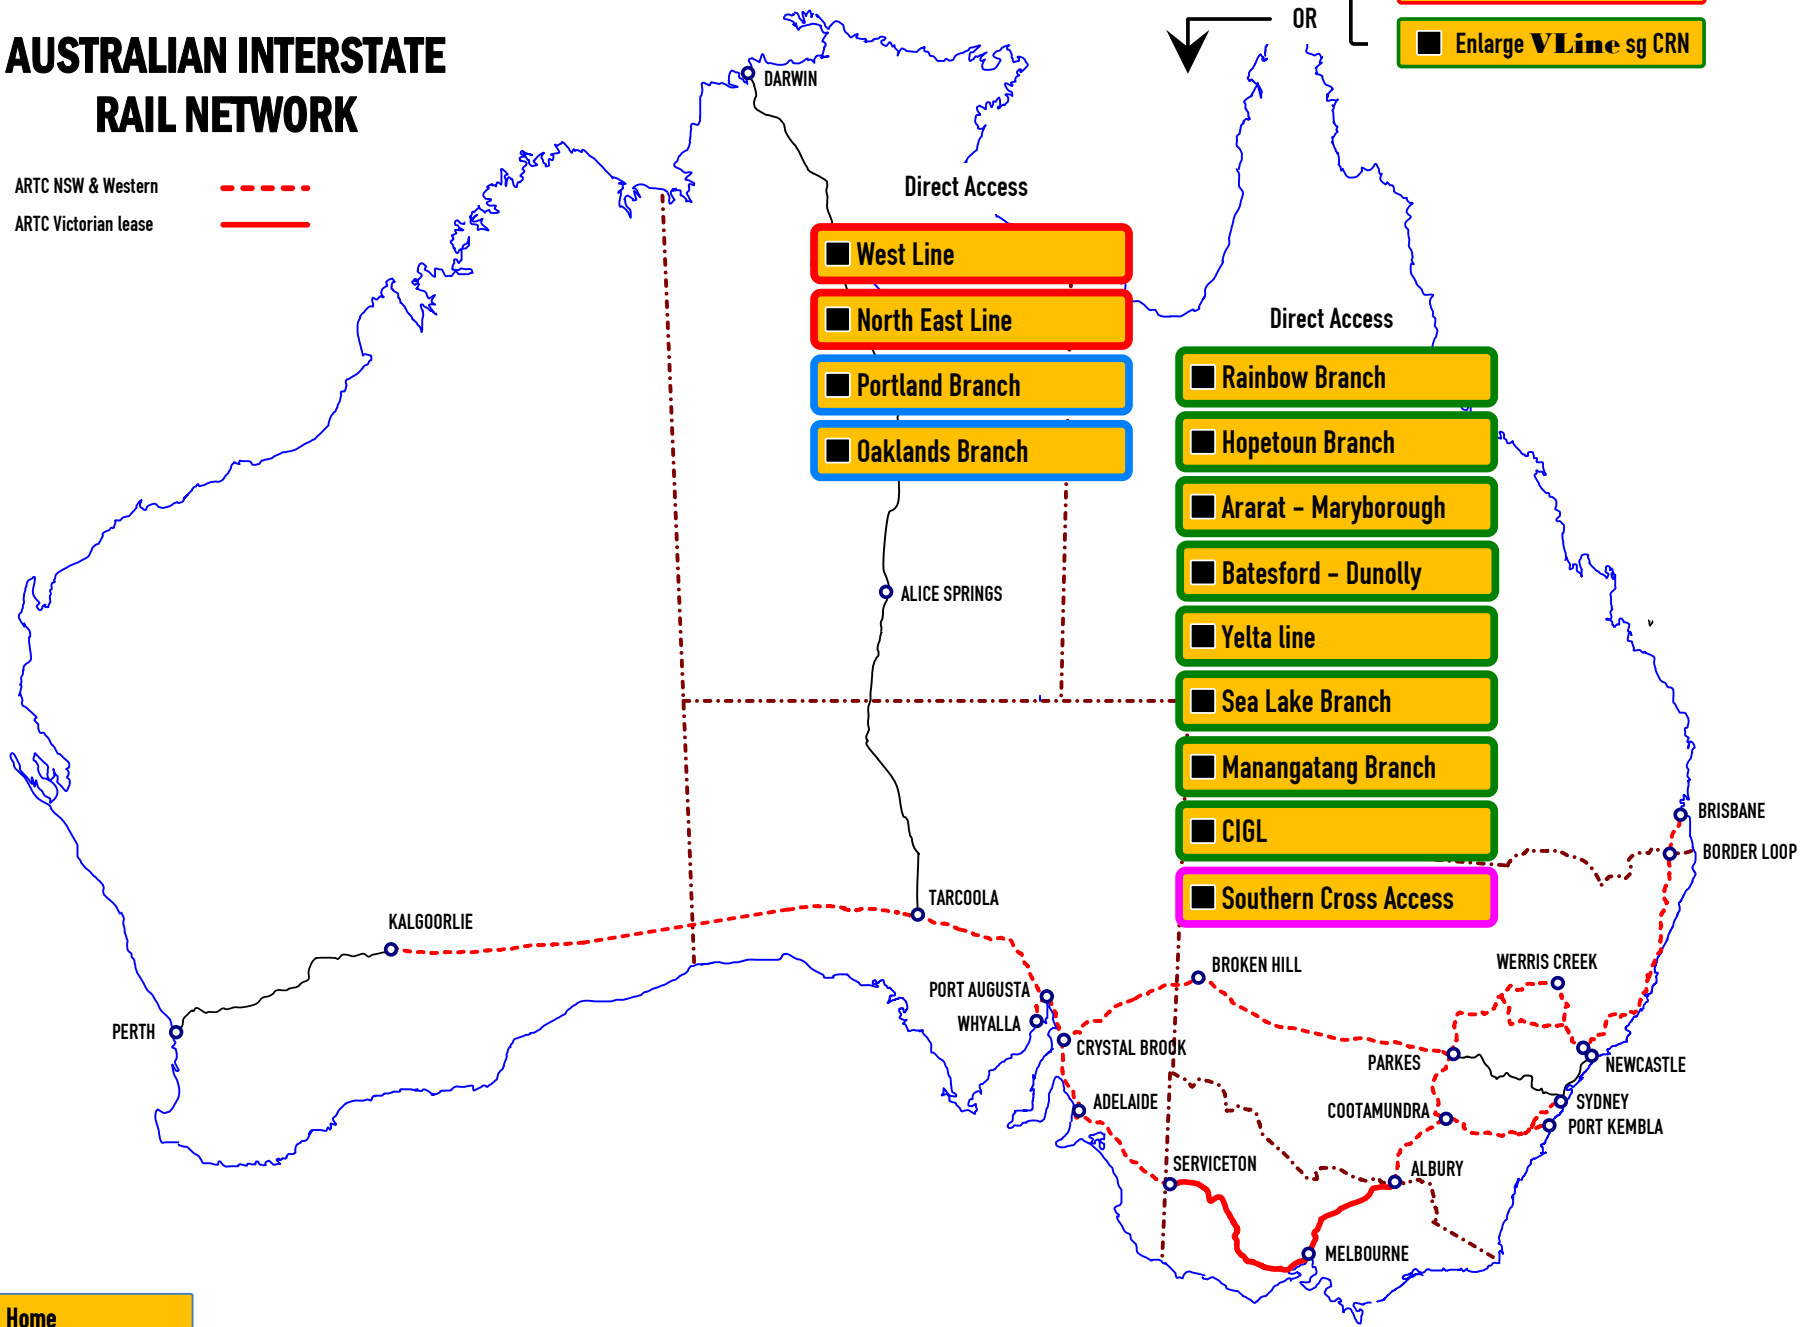

AUSTRALIAN INTERSTATE RAIL NETWORK

ARTC NSW & Western - - - -
ARTC Victorian lease ————

OR ■ Enlarge ARTC VIC
■ Enlarge VLine sg CRN

- West Line
- North East Line
- Portland Branch
- Oaklands Branch

- Rainbow Branch
- Hopetoun Branch
- Ararat - Maryborough
- Batesford - Dunolly
- Yelta line
- Sea Lake Branch
- Manangatang Branch
- CIGL
- Southern Cross Access