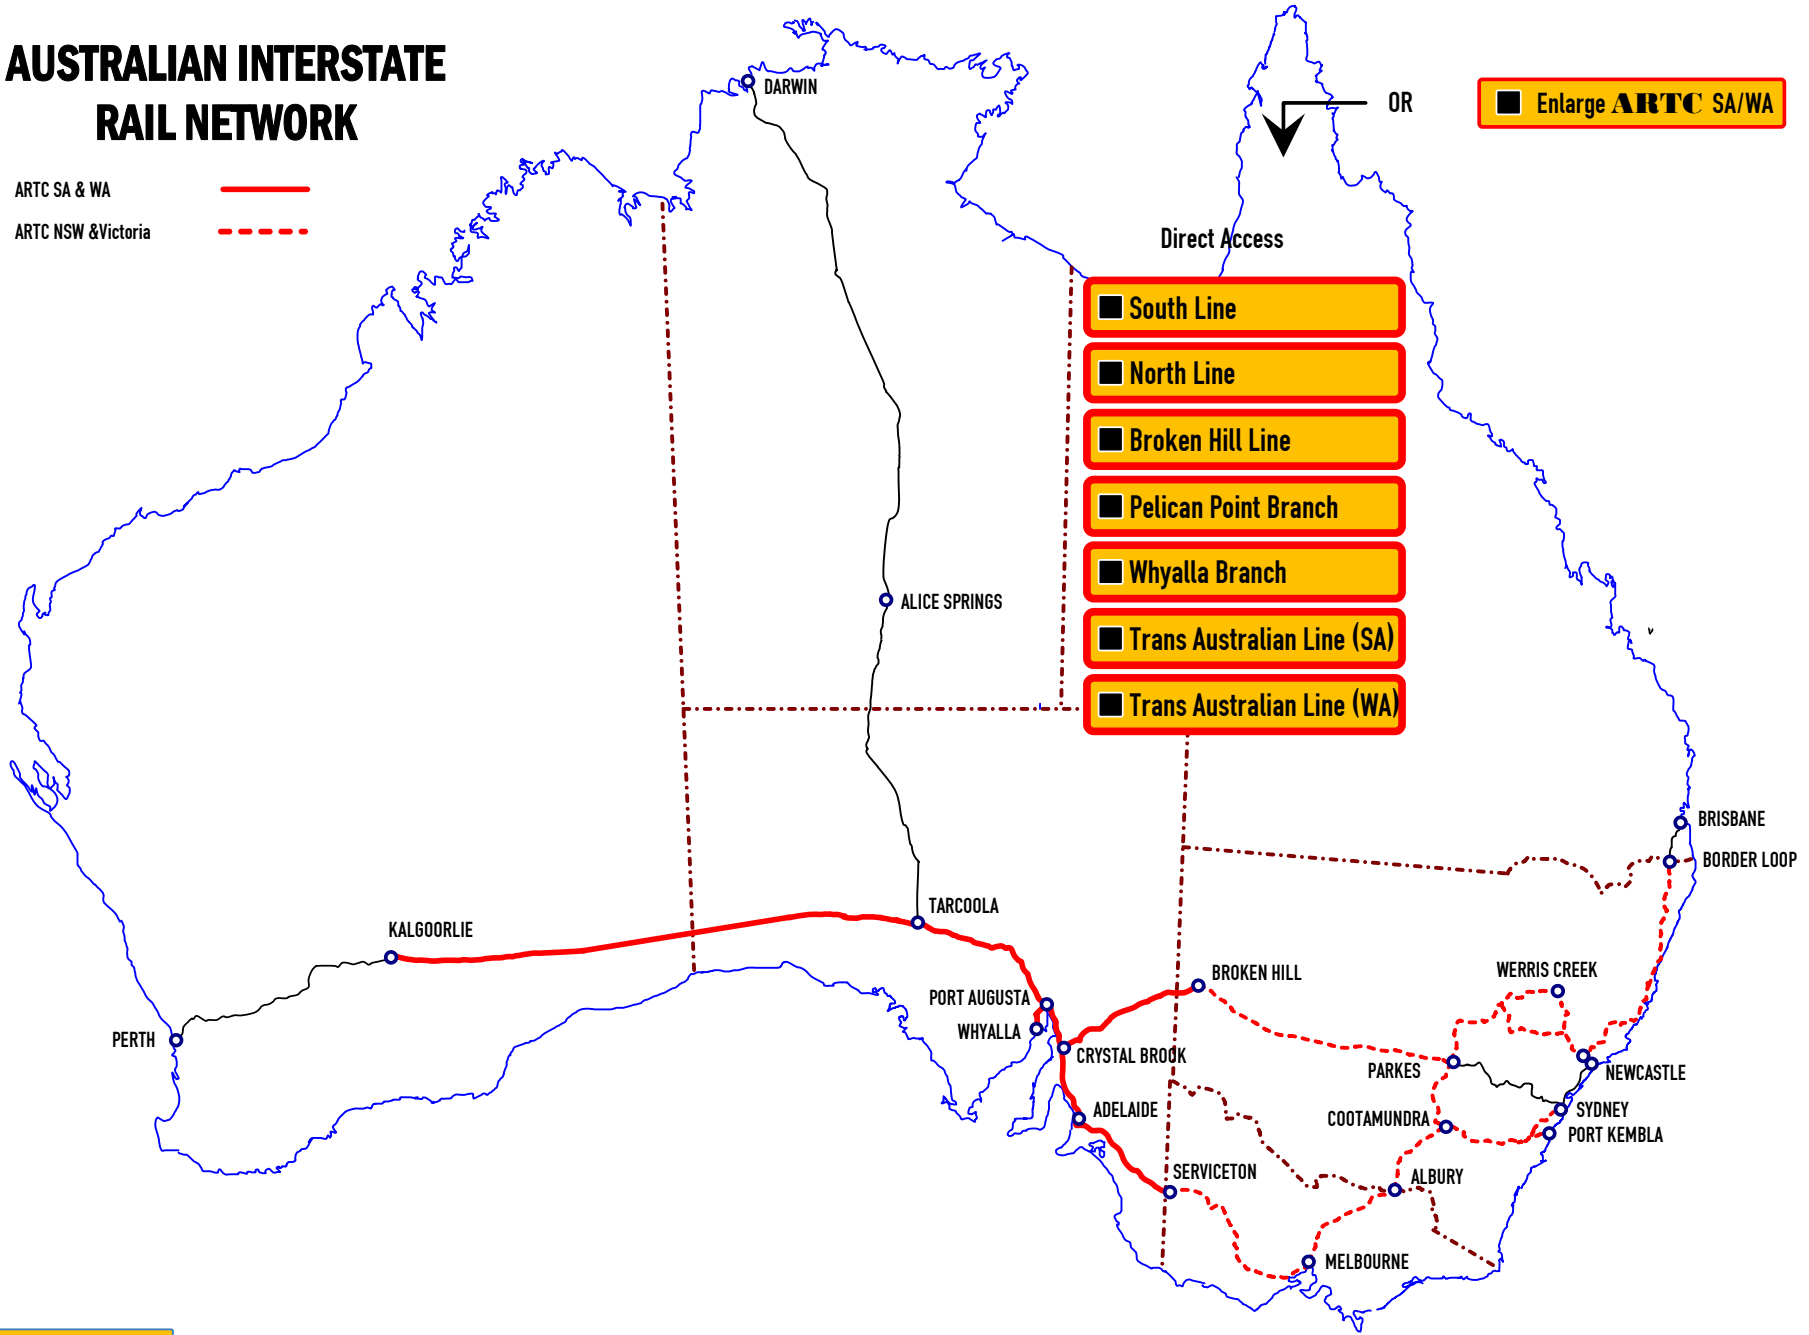

# AUSTRALIAN INTERSTATE RAIL NETWORK

ARTC SA & WA —  
ARTC NSW & Victoria - - -

 Enlarge **ARTC SA/WA**

- Direct Access
-  South Line
  -  North Line
  -  Broken Hill Line
  -  Pelican Point Branch
  -  Whyalla Branch
  -  Trans Australian Line (SA)
  -  Trans Australian Line (WA)

OR 

 Home