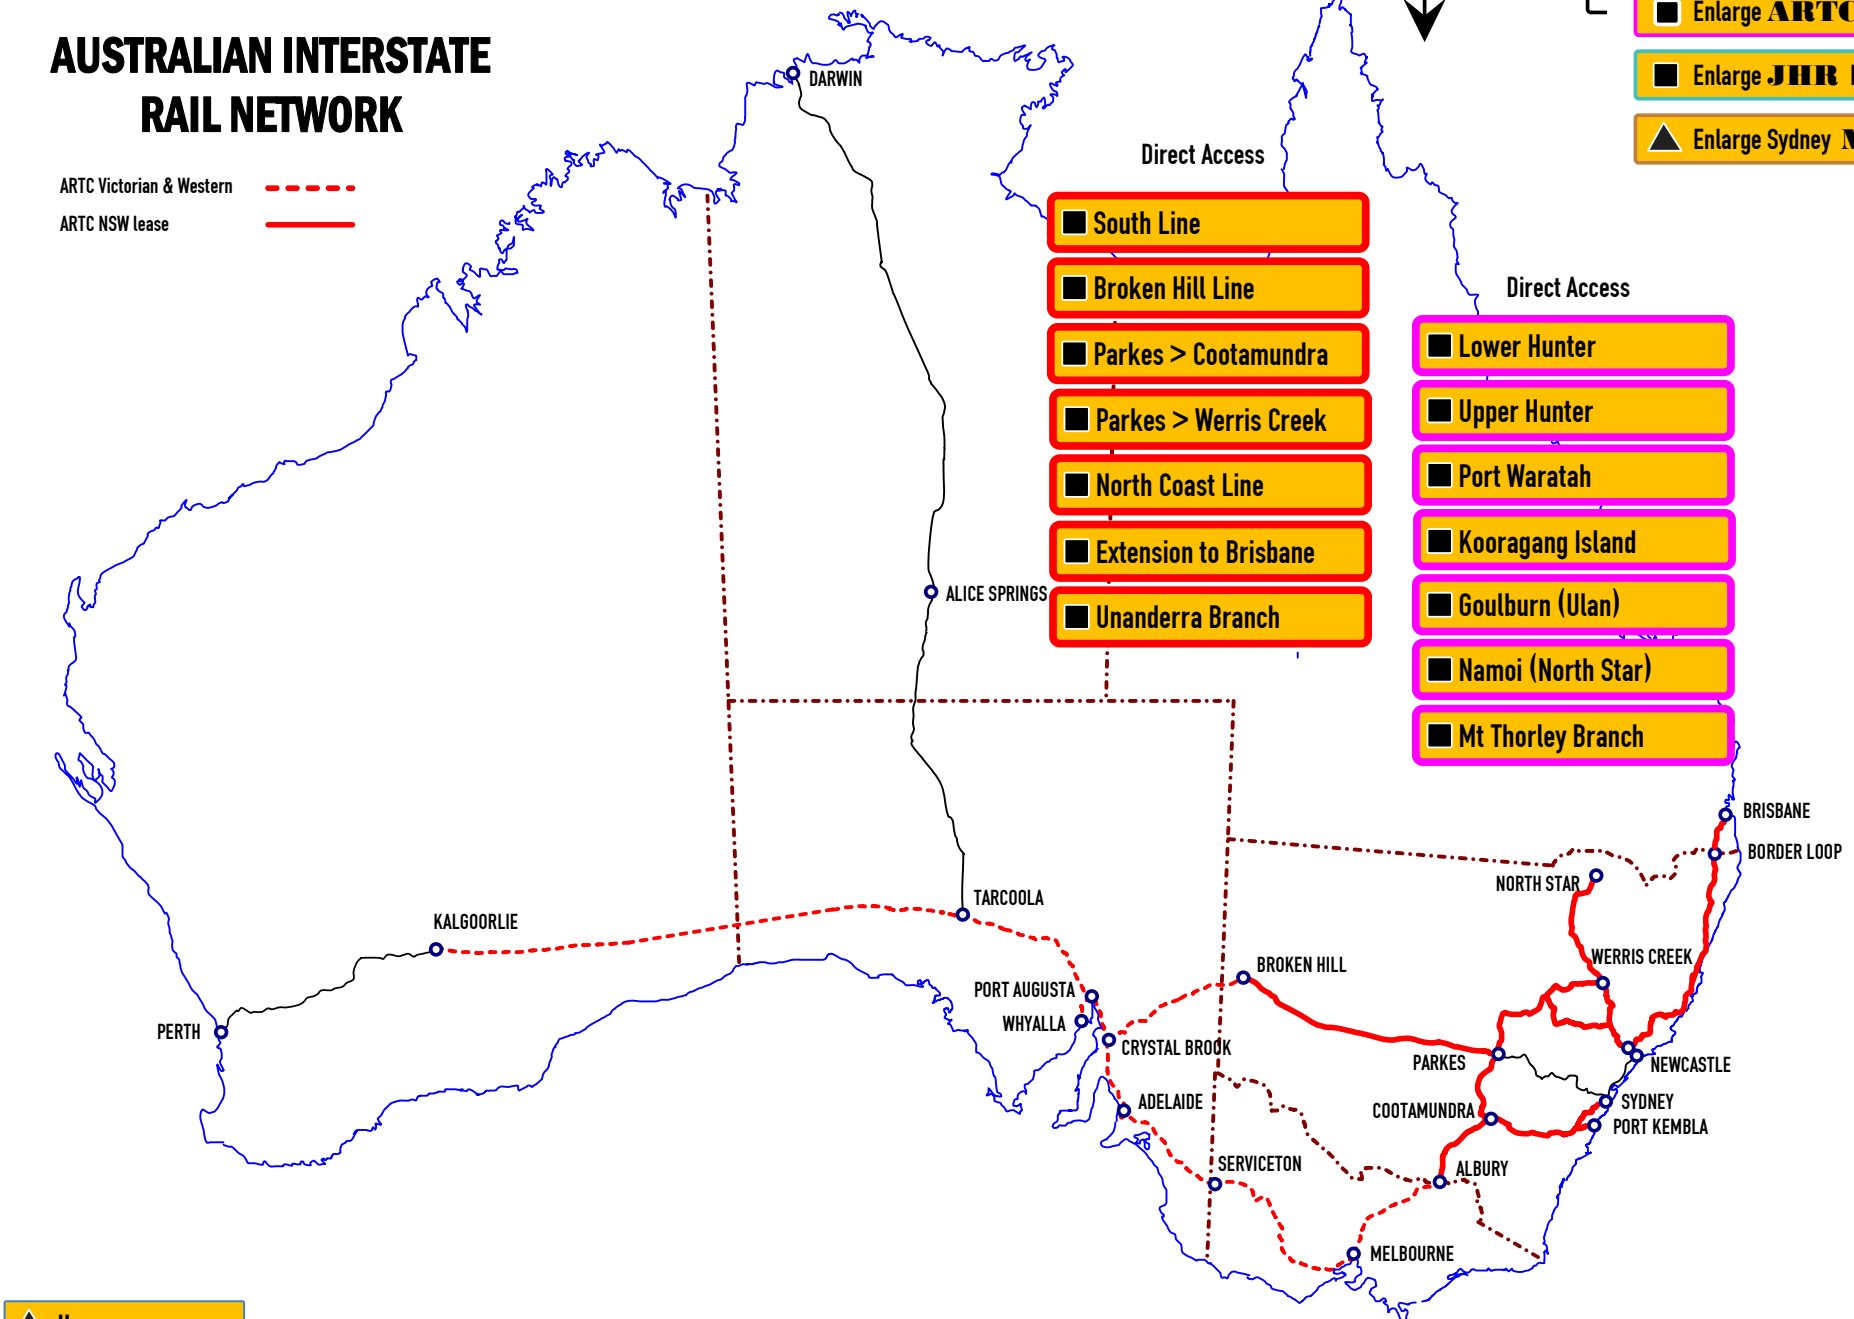

AUSTRALIAN INTERSTATE RAIL NETWORK

ARTC Victorian & Western - - - - -
 ARTC NSW lease —————

- OR
- Enlarge **ARTC** NSW
 - Enlarge **ARTC** Hunter
 - Enlarge **JHR** NSW CRN
 - ▲ Enlarge Sydney **MFN**

- South Line
- Broken Hill Line
- Parkes > Cootamundra
- Parkes > Werris Creek
- North Coast Line
- Extension to Brisbane
- Unanderra Branch

- Lower Hunter
- Upper Hunter
- Port Waratah
- Kooragang Island
- Goulburn (Ulan)
- Namoi (North Star)
- Mt Thorley Branch

▲ Home