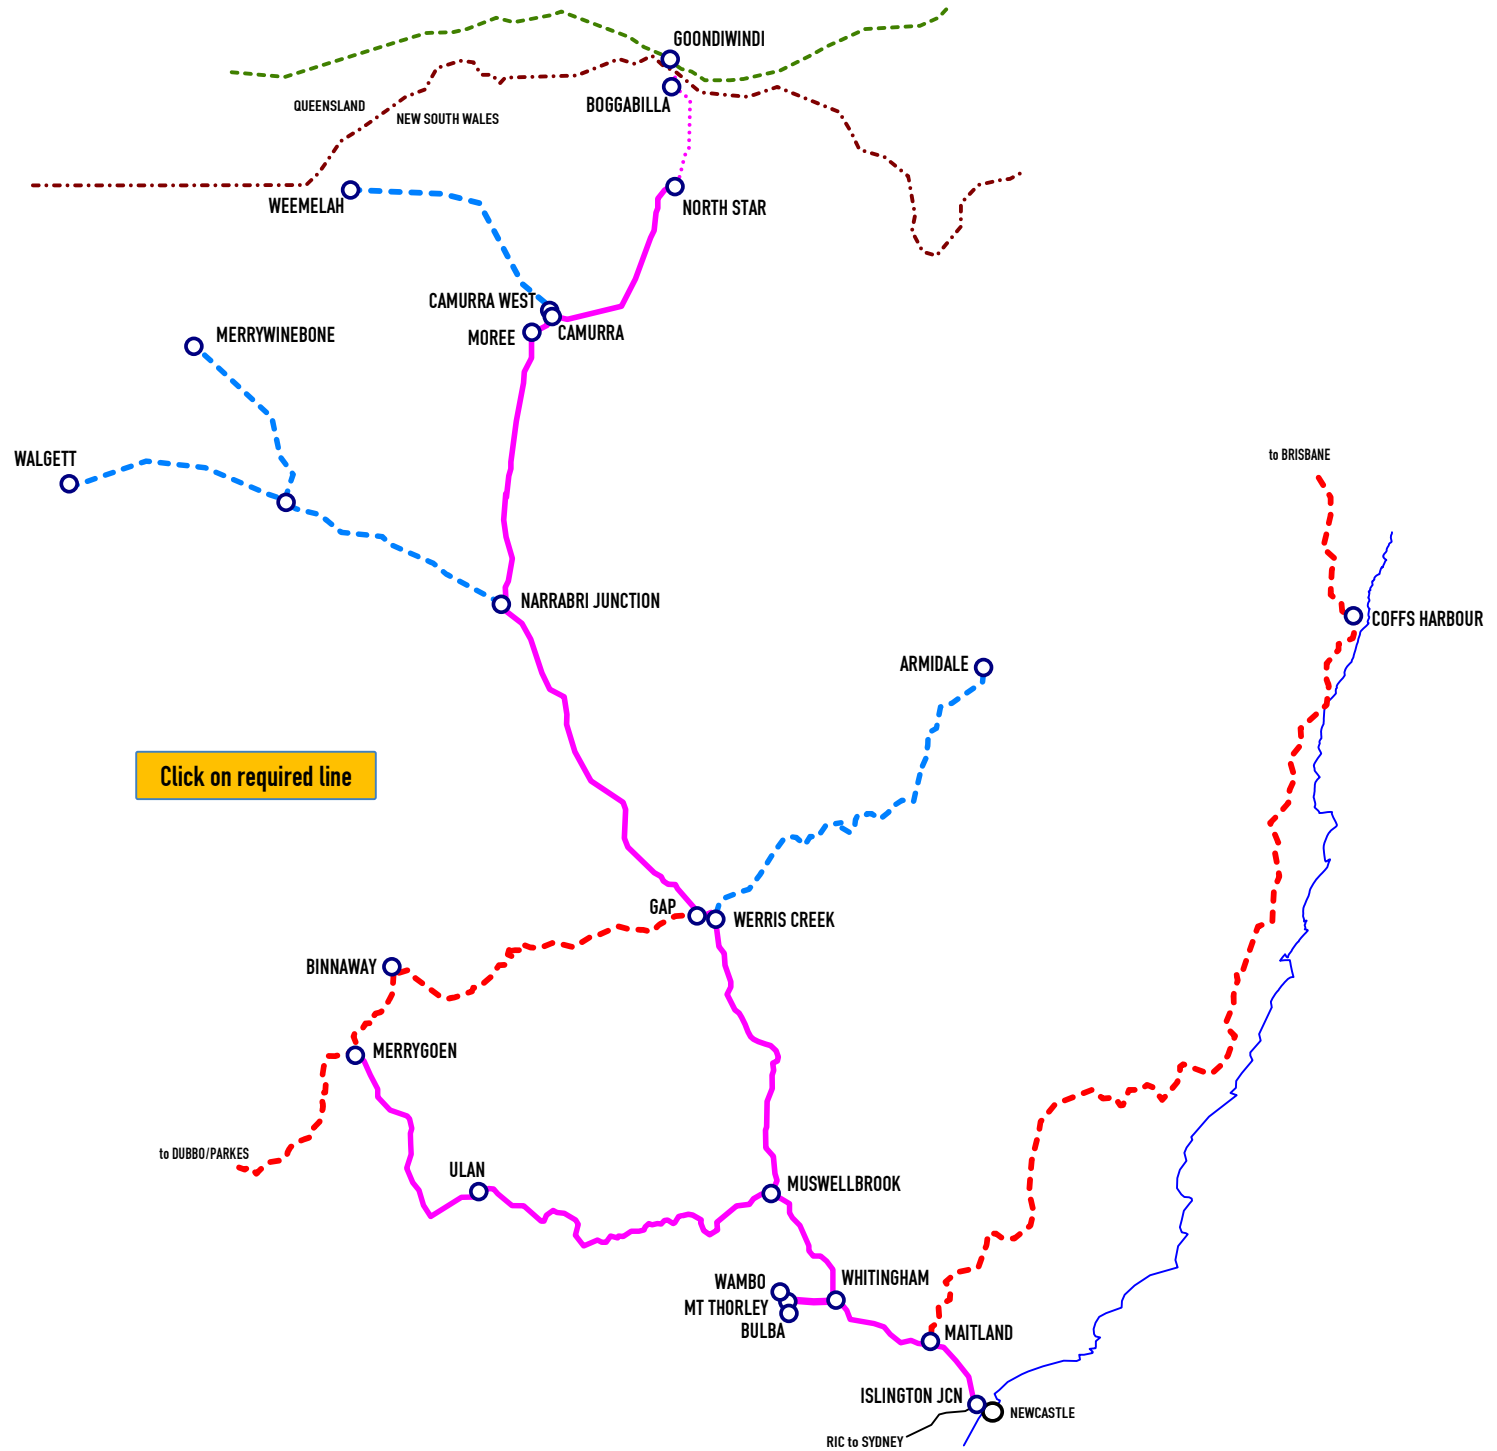

# ARTC HUNTER RAIL NETWORK

- ARTC Hunter lease 
- ARTC Hunter (reserved corridor) 
- ARTC NSW DIN lease 
- JHR NSW CRN 
- QR (narrow gauge) 

 Home

Click on required line