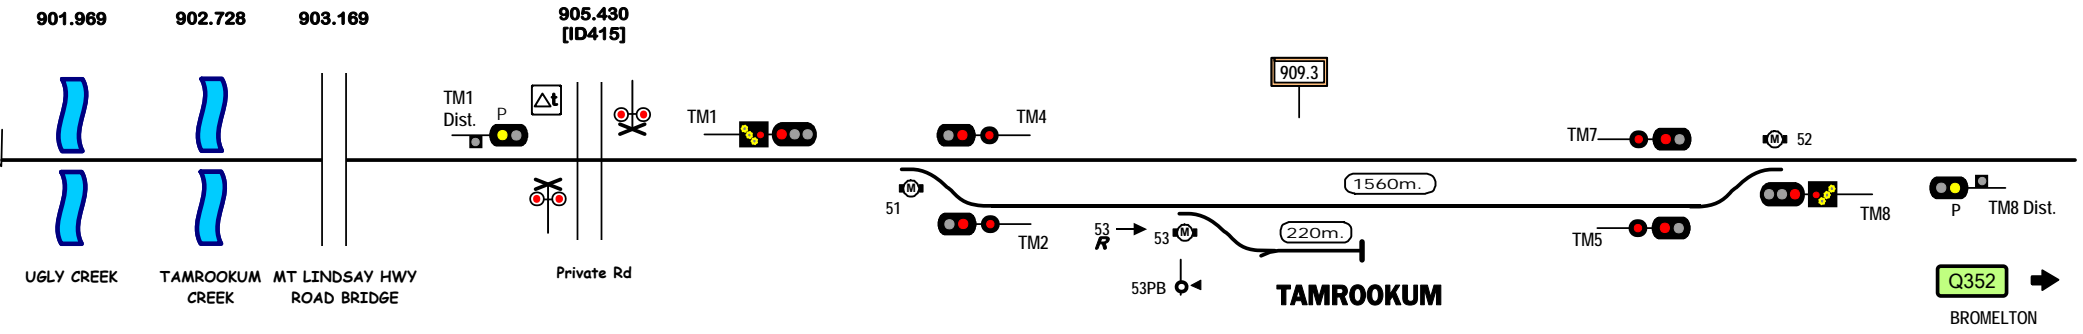

GLENAPP

(DULBOLLA)

TAMROOKUM

Signal Locations

Home Support

© 2008 G F Vincent

STANDARD GAUGE TRACK
NSW BORDER - TAMROOKUM

Q351