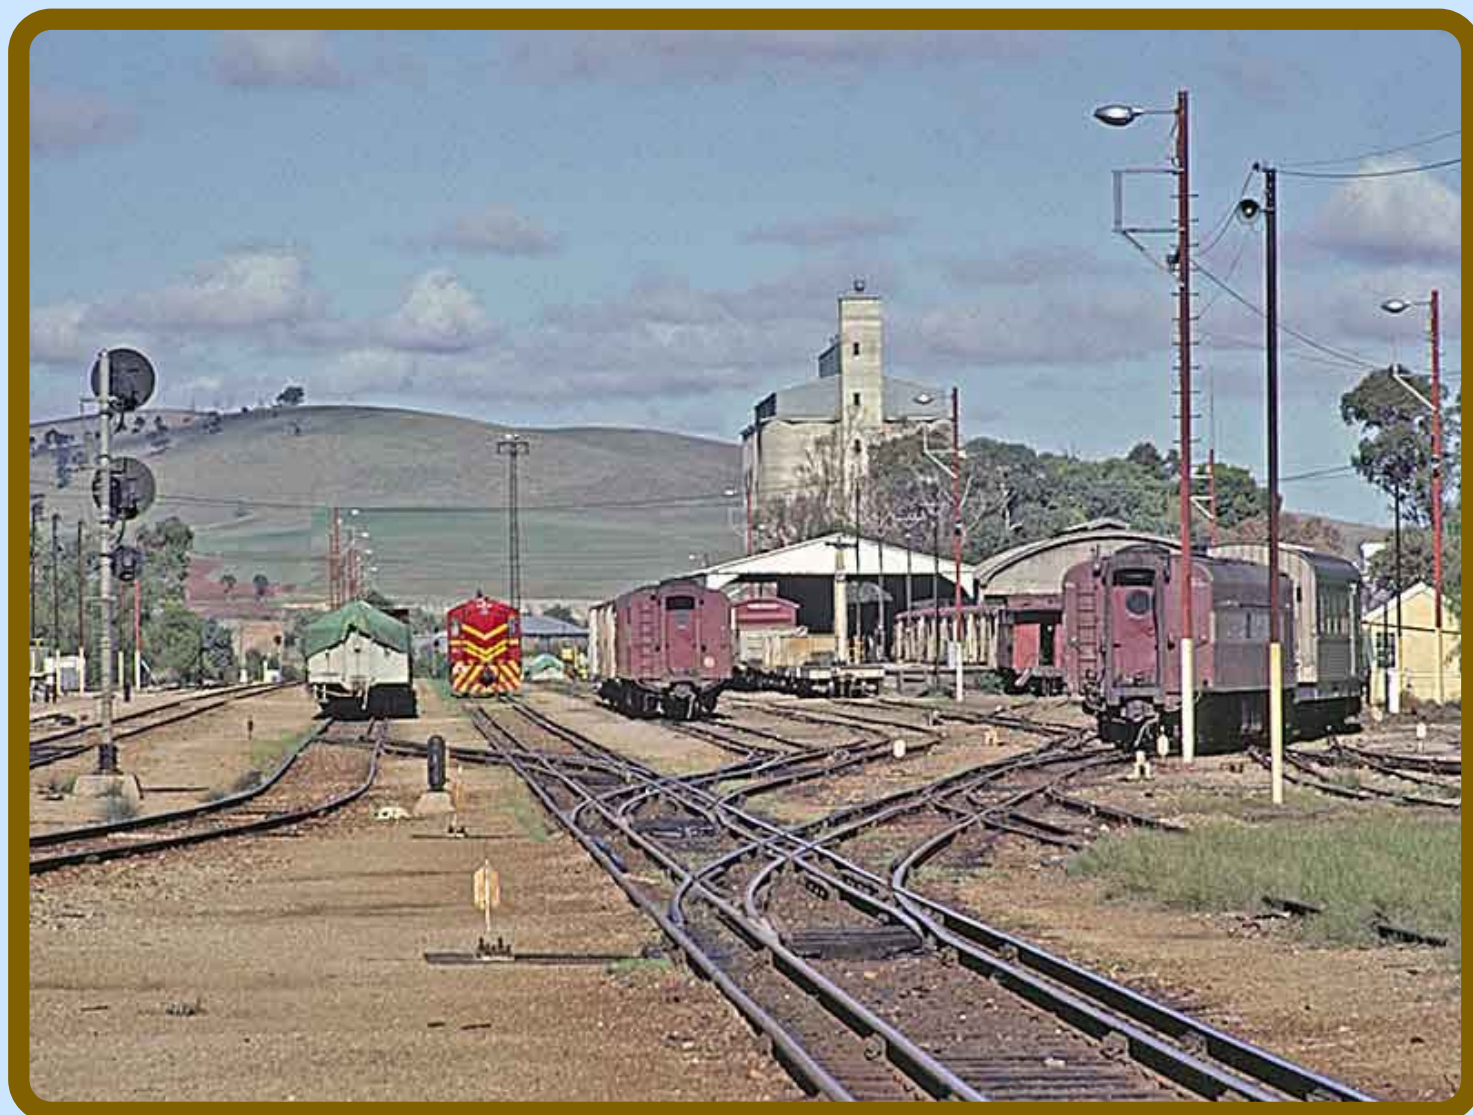

SOUTH AUSTRALIA'S *MIXED GAUGE MUDDLE*

Use this screen to select your areas of interest.

You can return to this screen by clicking 'Home'

One or more drawings are presented for each location and for each, there is an associated description.

Start your journey by selecting your section of choice

Section A	Multi gauge stations in SA Country Areas	
Section B	Multi gauge lines in SA Country Areas	
Section C	Multi gauge stations in Adelaide Metro Areas	
Section D	Multi gauge lines in Adelaide Metro Areas	